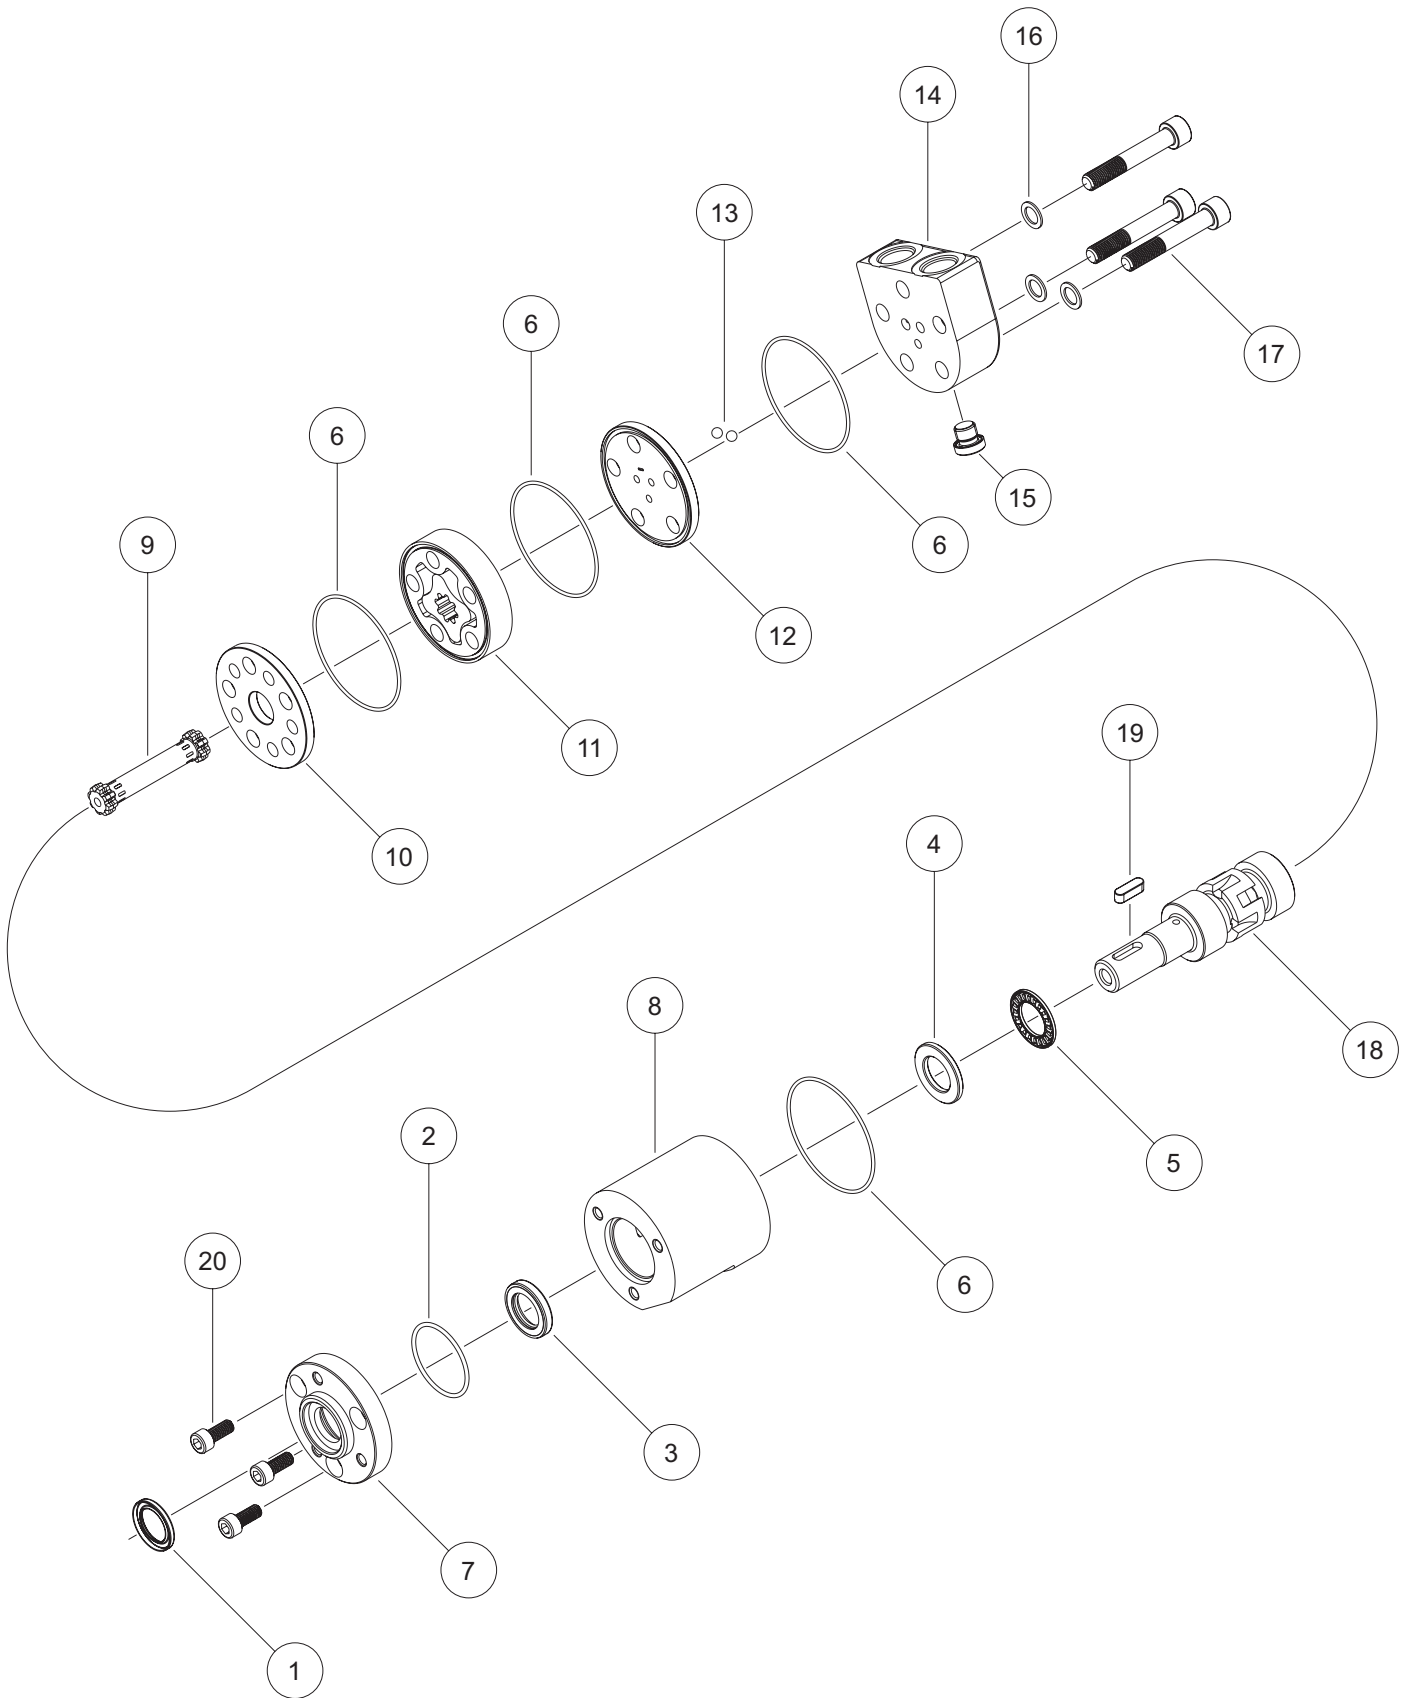

WM (125) SERIES MOTOR

WM (125) SERIES MOTOR COMPONENTS

SEAL KIT 125222001

DESCRIPTION	EXP VIEW ITEM #	KIT
DUST SEAL	1	
PILOT RING SEAL	2	ITEMS #1-4 INCLUDED
SHAFT SEAL	3	IN SEAL KIT: 125222001
THRUST WASHER	4	
THRUST BEARING	5	
BODY SEALS (4)	6	