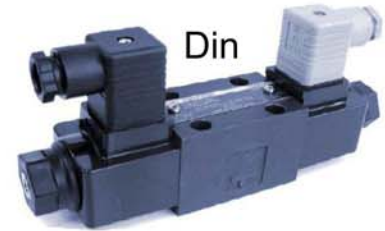

## Directional Control Valves

T = Tank  
P = Pressure  
A & B = Work Ports

\*Flow path when de-energized is box between letters.

**YUKEN**

12v - 24v - 110v - 220v  
D01 - D03 - D05 - etc...

**We can interchange  
Vickers, Parker, Rexroth,  
Nachi, Northman, etc..**