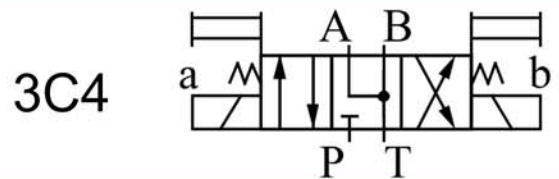

12v - 24v - 110v - 220v
D01 - D03 - D05 - etc...

**We can interchange
Vickers, Parker, Rexroth,
Nachi, Northman, etc..**

Single Coil 2 Position