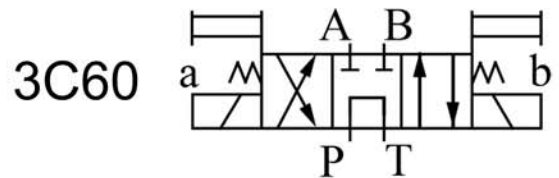

## Directional Control Valves

T = Tank  
P = Pressure  
A & B = Work Ports

\*Flow path when de-energized is box between letters.

**YUKEN**

12v - 24v - 110v - 220v  
D01 - D03 - D05 - etc...

**We can interchange  
Vickers, Parker, Rexroth,  
Nachi, Northman, etc..**

Single Coil 2 Position

Double Coil 3 Position